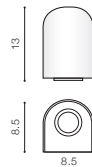

FONS IP65

Outdoor lamps

FONS

bulb not included

voltage: 230V	connect GU10 1x Max.35W	
IP65	installation place	<input checked="" type="checkbox"/>

COLOUR / NEW INDEX NO.

- DARK GREY (DGR) **AZ0869**
- BRIGHT GREY (BGR) **AZ0890**