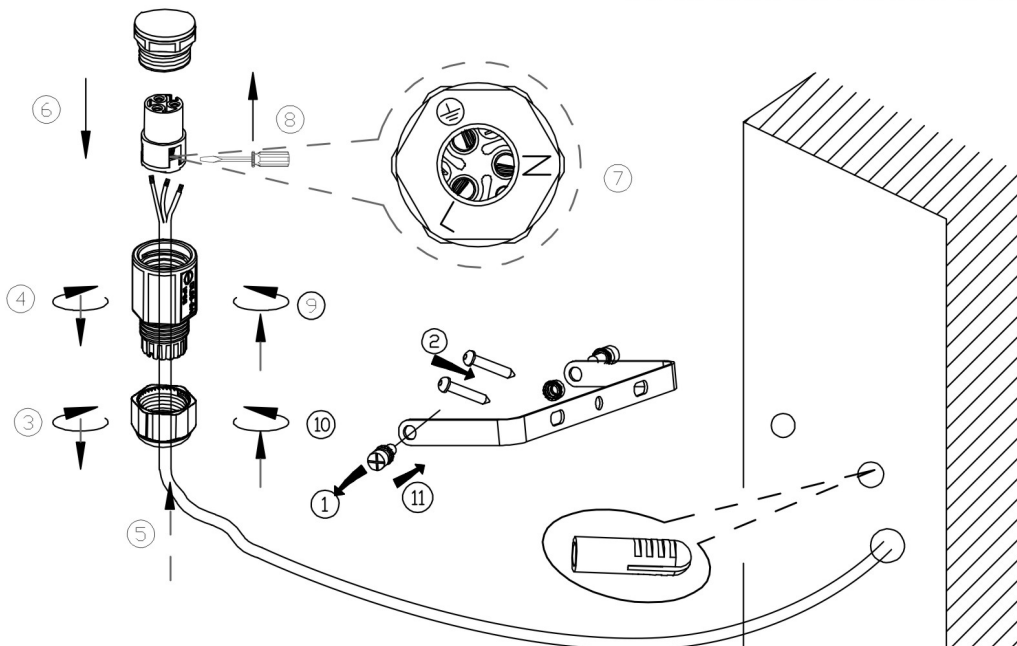

210.00 mm

**B**

97459/97461/97462/97463  
33156/33157/33158/33159

TIME: 5S-300S

LUX: 2LUX-2000LUX

180°

www.eglo.com

145.00 mm