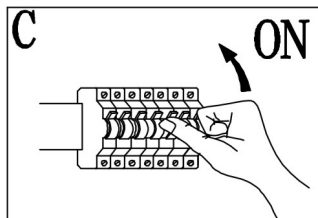

210.00 mm

**B**

97459/97461/97462/97463  
33156/33157/33158/33159

TIME: 5S-300S

LUX: 2LUX-2000LUX

180°

www.eglo.com

145.00 mm