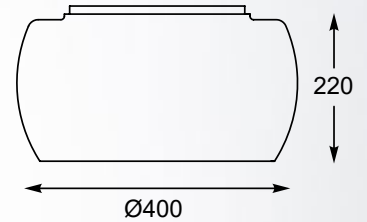

RAIN
Ceiling lamp
C0076-06X-F4K9
6xG9 MAX 42W
metal chrome,
smoky glass with crystal
drops inside

RAIN
Ceiling lamp
C0076-05L-F4K9
5xG9 MAX 42W
metal chrome,
smoky glass with crystal
drops inside