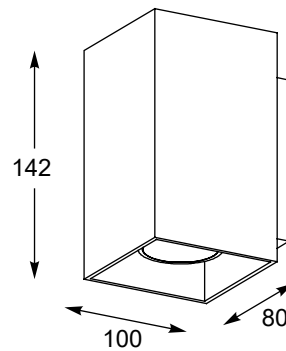

SANDY WL ROUND
Wall lamp
1. 92695 (white)
2xGU10 MAX 50W
aluminium full white
2. 92696 (black)
2xGU10 MAX 50W
aluminium full black

SANDY WL SQUARE
Wall lamp
3. 92697 (white)
2xGU10 MAX 50W
aluminium full white
4. 92698 (black)
2xGU10 MAX 50W
aluminium full black