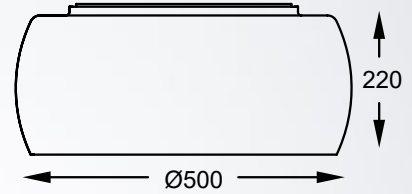

CRYSTAL
Ceiling lamp
C0076-05L-F4FZ
5xG9 MAX 42W
smoky chrome glass shade
clear crystal drops inside

CRYSTAL
Ceiling lamp
C0076-06X-F4FZ
6xG9 MAX 42W
smoky chrome glass shade
clear crystal drops inside