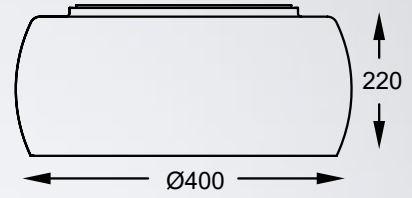

CRYSTAL
Ceiling lamp
C0076-05L-F4FZ
5xG9 MAX 42W
smoky chrome glass shade
clear crystal drops inside

CRYSTAL
Ceiling lamp
C0076-06X-F4FZ
6xG9 MAX 42W
smoky chrome glass shade
clear crystal drops inside

CRYSTAL
Table lamp
T0076-03E-F4FZ
3xG9 MAX 42W
smoky chrome glass shade
clear crystal drops inside