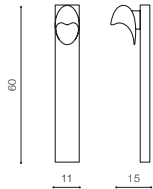

**MATERA 600**

bulb not included 

voltage: 230V	connect GU10 1x Max. 35W	
IP54	installation place	

COLOUR / NEW INDEX NO.

 DARK GREY (DGR) . . . . . **AZ2185**

**MATERA WALL**

bulb not included 

voltage: 230V	connect GU10 1x Max. 35W	
IP54	installation place	