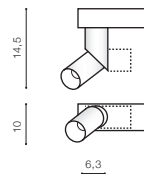

SANTOS EXPOSED

Exposed downlights

SANTOS EXPOSED ROUND

LED integrated

voltage: 230V	LED 12W 645lm 3000K	LED
IP20		
technical specification	installation place	
	beam angle: 23°	

COLOUR / NEW INDEX NO.

- WHITE (WH) **AZ3508**
- BLACK (BK) **AZ3509**