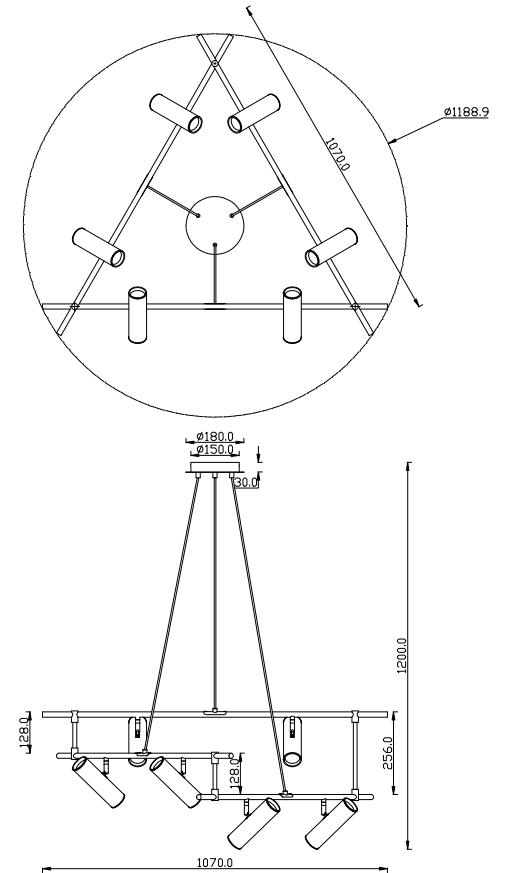

## MOD128PL-12GB

12 x GU10 (50W)

Model: MOD128PL-12GB  
Collection: Technical

Pendant Lamps