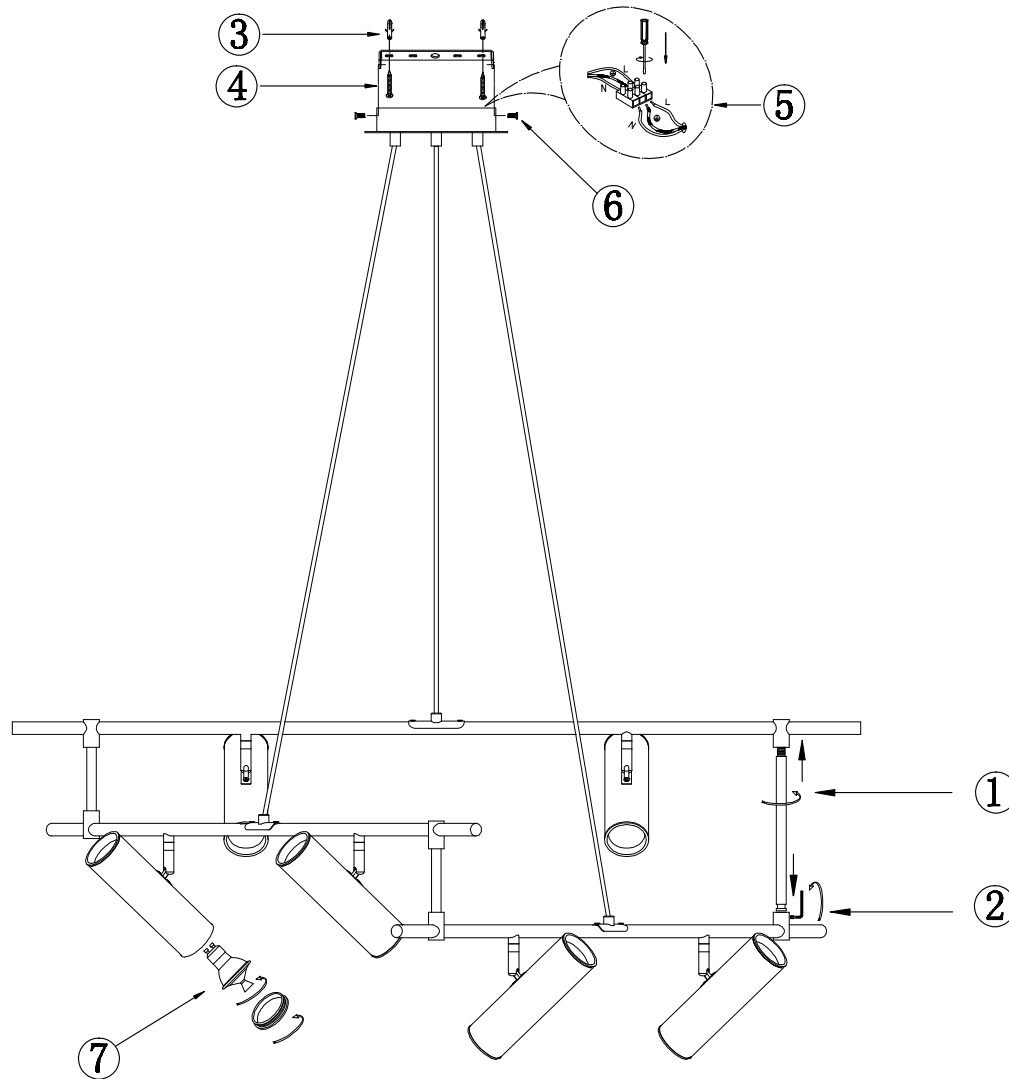

## MOD128PL-12GB

12 x GU10 (50W)

Model: MOD128PL-12GB  
Collection: Technical

Pendant Lamps