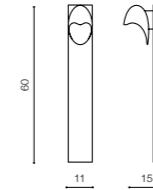

LIVIO 2

bulb not included

product code – look AZ	connect GU10 2x Max.50W
metal / aluminium	
IP54	installation place
group energy label	

COLOUR / NEW INDEX NO.

- BLACK (BK) **AZ0776**
- BRIGHT GREY (BGR) **AZ0888**
- DARK GREY (DGR) **AZ1312**

MATERA 600

bulb not included

product code – look AZ	connect GU10 1x Max. 35W
aluminium	
IP54	installation place
group energy label	

COLOUR / NEW INDEX NO.

- DARK GREY (DGR) **AZ2185**

MATERA WALL

bulb not included

product code – look AZ	connect GU10 1x Max. 35W
metal / aluminium	
IP54	installation place
group energy label	

COLOUR / NEW INDEX NO.

- DARK GREY (DGR) **AZ2184**