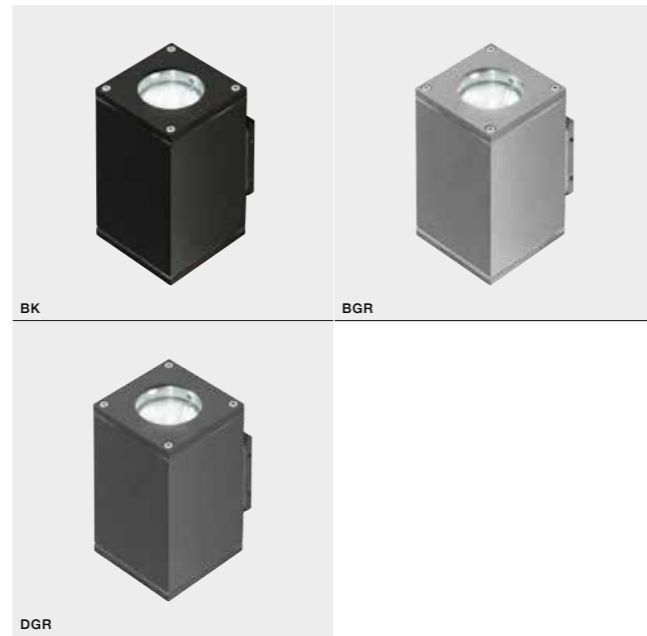

LIVIO 2

bulb not included

product code – look AZ	connect GU10 2x Max.50W
metal / aluminium	
IP54	installation place
group energy label	

COLOUR / NEW INDEX NO.

- BLACK (BK) **AZ0776**
- BRIGHT GREY (BGR) **AZ0888**
- DARK GREY (DGR) **AZ1312**

MATERA 600

bulb not included

product code – look AZ	connect GU10 1x Max. 35W
aluminium	
IP54	installation place
group energy label	

COLOUR / NEW INDEX NO.

- DARK GREY (DGR) **AZ2185**

MATERA WALL

bulb not included

product code – look AZ	connect GU10 1x Max. 35W
metal / aluminium	
IP54	installation place
group energy label	

COLOUR / NEW INDEX NO.

- DARK GREY (DGR) **AZ2184**