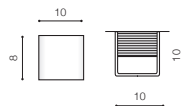

# FELIX LED

310

Indoor wall lamps

\* - EXPLANATION SHORTCUT PAGE 2 (E)

**AZzardo®**

FELIX S

LED integrated

voltage: 230V	LED 6W 500lm 3000K	
IP20		
technical specification	installation place	
	beam angle: 2x90°	

COLOUR / NEW INDEX NO.

- WHITE (WH) . . . . . **AZ2456**
- GOLD (GO) . . . . . **AZ2425**

FELIX M

LED integrated

voltage: 230V	LED 6W 500lm 3000K	
IP20		
technical specification	installation place	
	beam angle: 2x110°	