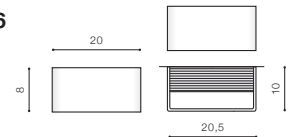

# FELIX LED

310

Indoor wall lamps

\* - EXPLANATION SHORTCUT PAGE 2 (E)

**AZzardo®**

FELIX S

LED integrated

voltage: 230V	LED 6W 500lm 3000K	
IP20		
technical specification	installation place	
	beam angle: 2x90°	

COLOUR / NEW INDEX NO.

- WHITE (WH) . . . . . **AZ2456**
- GOLD (GO) . . . . . **AZ2425**

FELIX M

LED integrated

voltage: 230V	LED 6W 500lm 3000K	
IP20		
technical specification	installation place	
	beam angle: 2x110°	

COLOUR / NEW INDEX NO.

- WHITE (WH) . . . . . **AZ2426**

FELIX L

LED integrated

voltage: 230V	LED 12W 1008lm 3000K	
IP20		
technical specification	installation place	
	beam angle: 2x110°	

COLOUR / NEW INDEX NO.