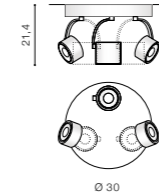

COLOUR / NEW INDEX NO.

- WHITE (WH) **AZ3502**
- BLACK (BK) **AZ3503**

AZZARDO PATENT EU TILT 90° ROTATION 360°

BROSS ARM

Exposed downlights

BROSS ARM 3 ROUND bulb not included

product code – look AZ	LED GU10 3xMax 35W
aluminium	
IP20	installation place <input checked="" type="checkbox"/>
group energy label EE 5	

COLOUR / NEW INDEX NO.

- WHITE (WH) **AZ3504**
- BLACK (BK) **AZ3505**

AZZARDO PATENT EU TILT 90° ROTATION 360°

* - EXPLANATION SHORTCUT PAGE 2 (E)