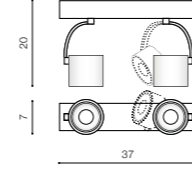

- WHITE (WH) **AZ3498**
- BLACK (BK) **AZ3499**

AZZARDO PATENT EU ROTATION 360°

BROSS ARM 2 bulb not included

product code – look AZ	LED GU10 2xMax 35W
aluminium	
IP20	installation place <input checked="" type="checkbox"/>
group energy label EE 5	

COLOUR / NEW INDEX NO.

- WHITE (WH) **AZ3502**
- BLACK (BK) **AZ3503**

AZZARDO PATENT EU TILT 90° ROTATION 360°

BROSS ARM

Exposed downlights

BROSS ARM 3 ROUND bulb not included

product code – look AZ	LED GU10 3xMax 35W
aluminium	
IP20	installation place <input checked="" type="checkbox"/>
group energy label EE 5	