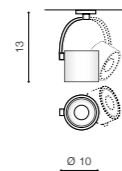

BROSS ARM

Exposed downlights

BROSS ARM bulb not included

product code – look AZ	LED GU10 1xMax 35W
aluminium	
IP20	installation place <input checked="" type="checkbox"/>
group energy label EE 5	

COLOUR / NEW INDEX NO.

- WHITE (WH) **AZ3498**
- BLACK (BK) **AZ3499**

AZZARDO PATENT EU ROTATION 360°

BROSS ARM 2 bulb not included

product code – look AZ	LED GU10 2xMax 35W
aluminium	
IP20	installation place <input checked="" type="checkbox"/>
group energy label EE 5	