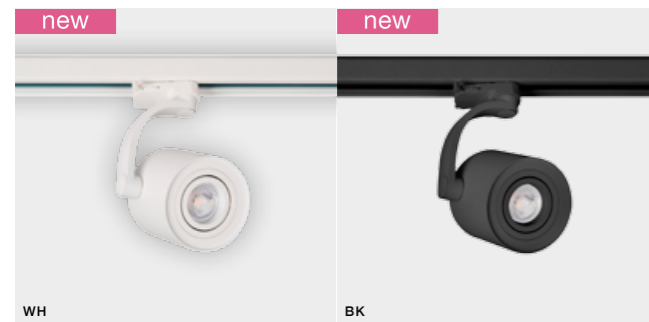

BROSS ARM

Exposed downlights

BROSS ARM bulb not included

product code – look AZ	LED GU10 1xMax 35W
aluminium	
IP20	installation place <input checked="" type="checkbox"/>
group energy label EE 5	

COLOUR / NEW INDEX NO.

- WHITE (WH) **AZ3498**
- BLACK (BK) **AZ3499**

AZZARDO PATENT EU ROTATION 360°

BROSS ARM 2 bulb not included

product code – look AZ	LED GU10 2xMax 35W
aluminium	
IP20	installation place <input checked="" type="checkbox"/>
group energy label EE 5	

COLOUR / NEW INDEX NO.

- WHITE (WH) **AZ3502**
- BLACK (BK) **AZ3503**

AZZARDO PATENT EU TILT 90° ROTATION 360°

BROSS ARM

Exposed downlights

BROSS ARM 3 ROUND bulb not included

product code – look AZ	LED GU10 3xMax 35W
aluminium	
IP20	installation place <input checked="" type="checkbox"/>
group energy label EE 5	

COLOUR / NEW INDEX NO.

- WHITE (WH) **AZ3504**
- BLACK (BK) **AZ3505**

AZZARDO PATENT EU TILT 90° ROTATION 360°

* - EXPLANATION SHORTCUT PAGE 2 (E)