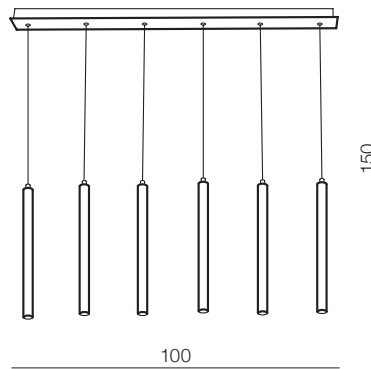

Izolda

233

Izolda 1 LED

AZ3339

(black)

LED 5W 425lm 3000K
metal/wood

Izolda 6 LED

AZ3340

(black)

LED 30W 2550lm 3000K
metal/wood