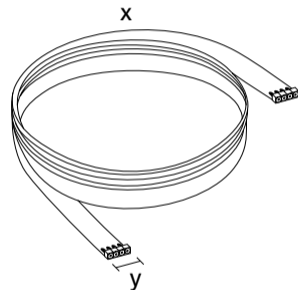

# EGLO LEDSTRIPES

FLEX

WHITE  
LED  
★★★

Art.-Nr. 92061, 92063, 92066

Art.-Nr. 92061, 92063, 92066

Art.-Nr. 92061

x = 2m, y = 1cm

Art.-Nr. 92063, 92066

x = 5m, y = 1cm

EGLO Leuchten GmbH,  
Heiligkreuz 22, 6136 Pill,  
Austria

Made in China  
[www.eglo.com](http://www.eglo.com)