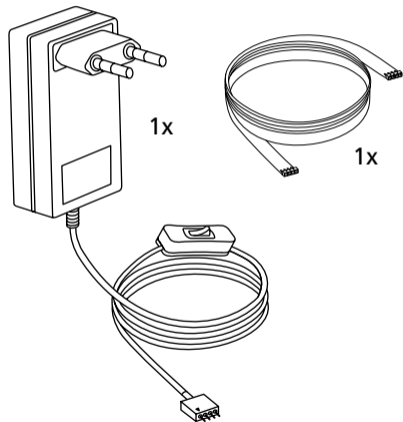

# EGLO LEDSTRIPES

FLEX

WHITE  
LED  
★★★

Art.-Nr. 92061, 92063, 92066

Art.-Nr. 92061, 92063, 92066

Art.-Nr. 92061

x = 2m, y = 1cm

Art.-Nr. 92063, 92066

x = 5m, y = 1cm

EGLO Leuchten GmbH,  
Heiligkreuz 22, 6136 Pill,  
Austria

Made in China  
[www.eglo.com](http://www.eglo.com)