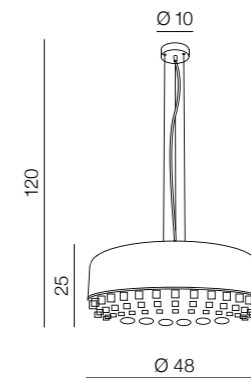

## Tarant 35

AZ3163  
(black)

E27 3x Max 60W only LED  
metal/crystal