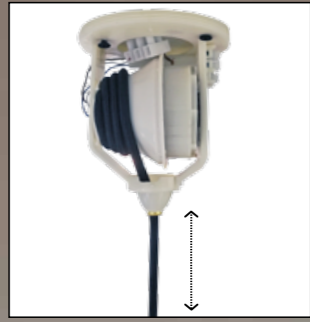

# Saturnia

220

1 BLACK

2 COPPER

3 CHROME

REGULATION UP & DOWN