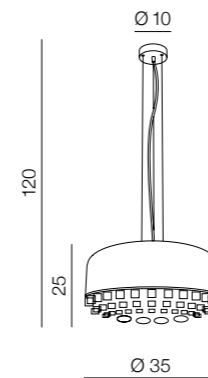

## Saturnia 40 LED

- 1 AZ2753 (black) 3000k
- 2 AZ2755 (copper) 3000k
- 3 AZ2757 (chrome) 3000k
- 1 AZ2752 (black) 4000k
- 2 AZ2754 (copper) 4000k
- 3 AZ2756 (chrome) 4000k

LED 30W 1800lm  
acryl/metal

## Tarant 35

AZ3163  
(black)

E27 3x Max 60W only LED  
metal/crystal