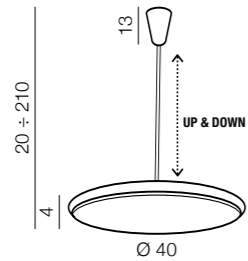

# Saturnia

220

1 BLACK

2 COPPER

3 CHROME

REGULATION UP & DOWN