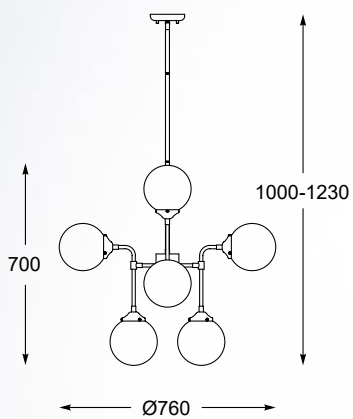

RIANO new
 Pendant lamp
P0454-09B-SDGF
 9xG9 MAX 28W
 metal gold and matt black body,
 double glasses - forsted glass inside,
 clear glass outside

RIANO new
 Pendant lamp
P0454-08D-STAC
 8xE27 MAX 40W
 metal chrome and matt
 black body,
 clear glass shade

RIANO new
 Wall lamp
W0454-02D-STAC
 2xE27 MAX 40W
 metal chrome and matt
 black body,
 clear glass shade