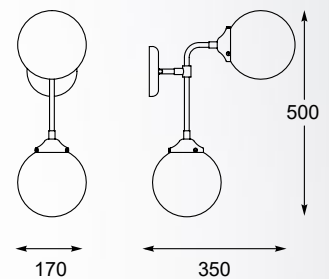

RIANO new
 Pendant lamp
P0454-09B-SDGF
 9xG9 MAX 28W
 metal gold and matt black body,
 double glasses - forsted glass inside,
 clear glass outside

RIANO new
 Pendant lamp
P0454-08D-STAC
 8xE27 MAX 40W
 metal chrome and matt
 black body,
 clear glass shade

RIANO new
 Wall lamp
W0454-02D-STAC
 2xE27 MAX 40W
 metal chrome and matt
 black body,
 clear glass shade