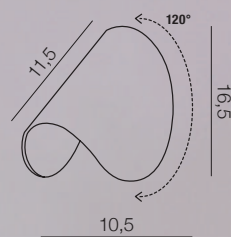

Ceres

327

Ceres LED

- ❶ AZ2798 (white)
- ❷ AZ2954 (black)

LED 6W 720lm 3000K IP44
aluminium

❶ WHITE

❷ BLACK