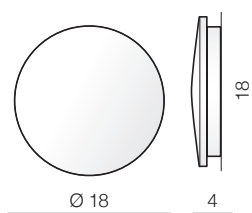

Ancona

325

Ancona Wood S LED

AZ2714
LED 6W 360 lm
wood/metal

Ancona Wood M LED

AZ2715
LED 12W 720 lm
wood/metal