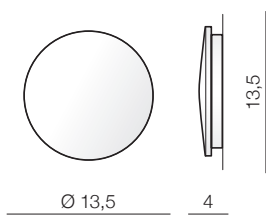

Ancona

325

Ancona Wood S LED

AZ2714
LED 6W 360 lm
wood/metal

Ancona Wood M LED

AZ2715
LED 12W 720 lm
wood/metal