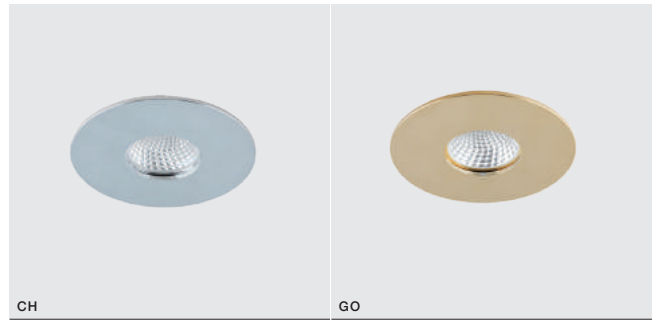

CH \*

CH

GO

**CLETO**

bulb not included

voltage: 230V	connect GU10 1x Max 50W	
IP20	installation place	
	inlet opening	Ø 7,0cm

COLOUR / NEW INDEX NO.

- CHROME (CH) . . . . . **AZ1621**
- GOLD (GO) . . . . . **AZ1622**