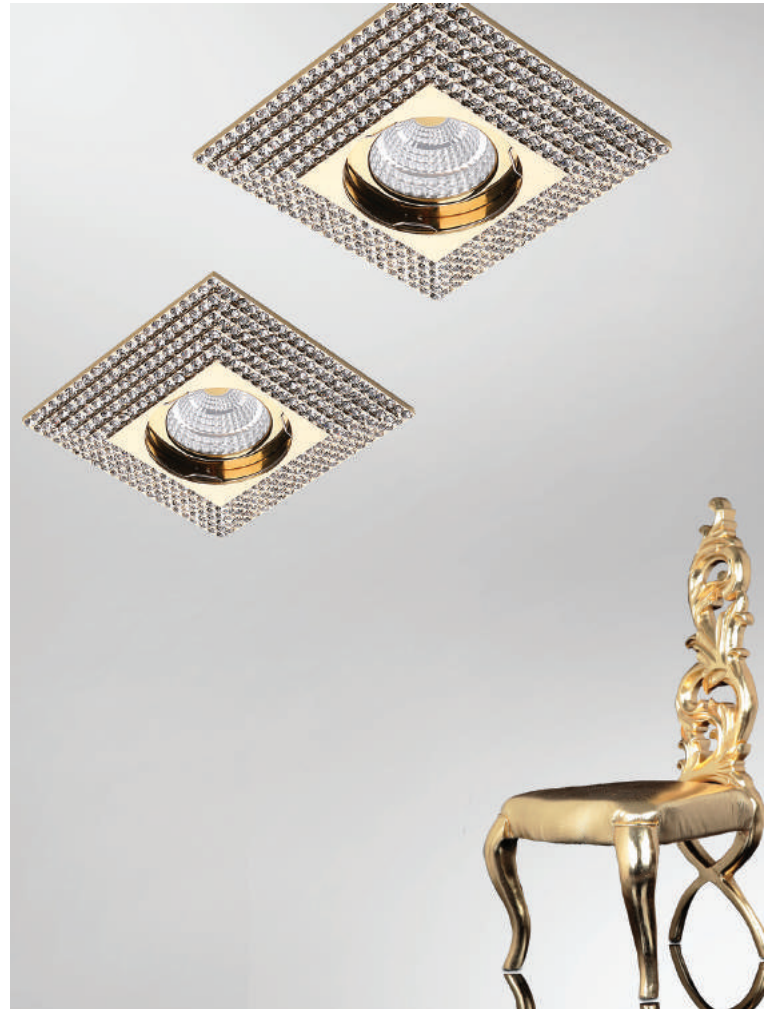

PIRAMIDE

Exclusive downlights

CH *

PIRAMIDE L

bulb not included

voltage: 230V	connect GU10 1x Max 50W
IP20	
	installation place
	inlet opening Ø 7,0cm

COLOUR / NEW INDEX NO.

- GOLD (GO) **AZ1611**
- CHROME (CH) **AZ1463**

GO *

PIRAMIDE XL

bulb not included

voltage: 230V	connect GU10 1x Max 50W
IP20	
	installation place
	inlet opening Ø 7,0cm

COLOUR / NEW INDEX NO.

- GOLD (GO) **AZ1462**
- CHROME (CH) **AZ1612**

GO

CH