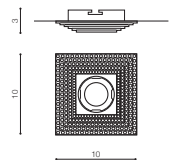

GO *

PIRAMIDE XL

bulb not included

voltage: 230V	connect GU10 1x Max 50W
IP20	
	installation place
	inlet opening Ø 7,0cm

COLOUR / NEW INDEX NO.

- GOLD (GO) **AZ1462**
- CHROME (CH) **AZ1612**

GO

CH