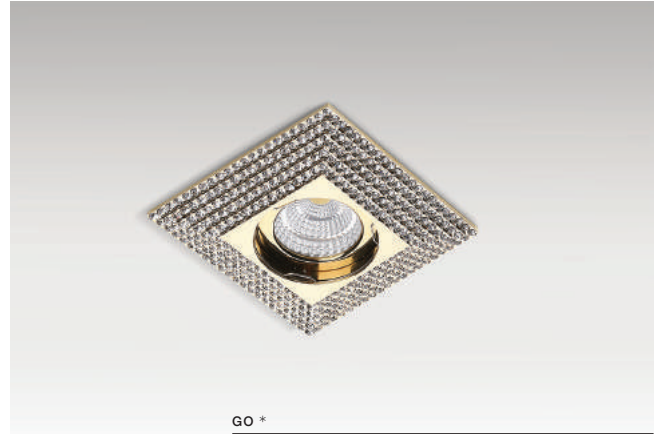

PIRAMIDE

Exclusive downlights

CH *

PIRAMIDE L

bulb not included

voltage: 230V	connect GU10 1x Max 50W
IP20	
	installation place
	inlet opening Ø 7,0cm

COLOUR / NEW INDEX NO.

- GOLD (GO) **AZ1611**
- CHROME (CH) **AZ1463**

GO *

PIRAMIDE XL

bulb not included

voltage: 230V	connect GU10 1x Max 50W
IP20	
	installation place
	inlet opening Ø 7,0cm

COLOUR / NEW INDEX NO.

- GOLD (GO) **AZ1462**
- CHROME (CH) **AZ1612**

GO

CH