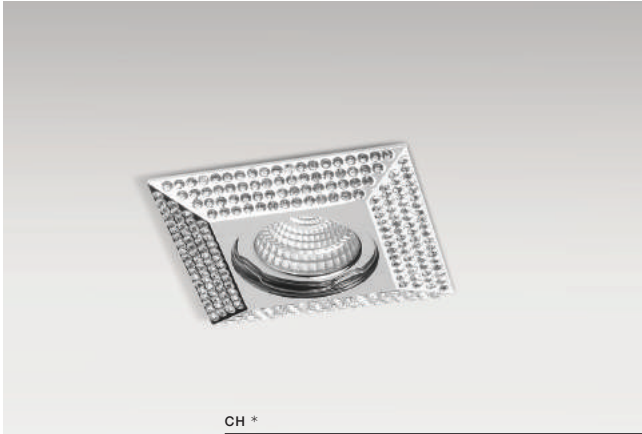

PIRAMIDE

Exclusive downlights

CH *

PIRAMIDE L

bulb not included

voltage: 230V	connect GU10 1x Max 50W
IP20	
	installation place
	inlet opening Ø 7,0cm

COLOUR / NEW INDEX NO.

- GOLD (GO) **AZ1611**
- CHROME (CH) **AZ1463**

GO *

PIRAMIDE XL

bulb not included

voltage: 230V	connect GU10 1x Max 50W
IP20	
	installation place
	inlet opening Ø 7,0cm

COLOUR / NEW INDEX NO.

- GOLD (GO) **AZ1462**
- CHROME (CH) **AZ1612**

GO

CH