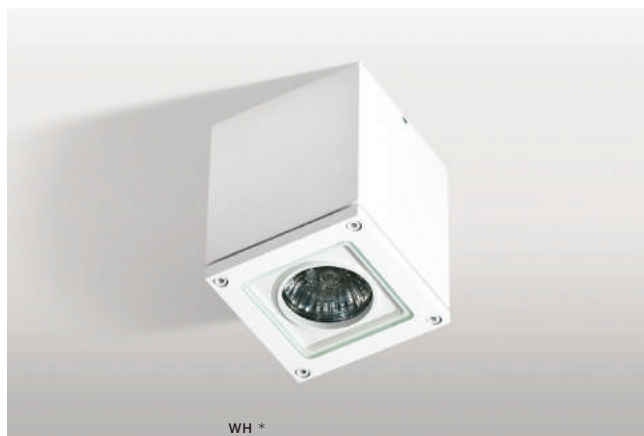

TONIO IP54

360

Outdoor lamps

TONIO

bulb not included

| | | |
|---------------|-------------------------|--------------------------|
| voltage: 230V | connect GU10 1x Max.35W | <input type="checkbox"/> |
| IP54 | installation place | <input type="checkbox"/> |

COLOUR / NEW INDEX NO.

WHITE (WH) **AZ0870**

* EXPLANATION SHORTCUT PAGE 2 (E)