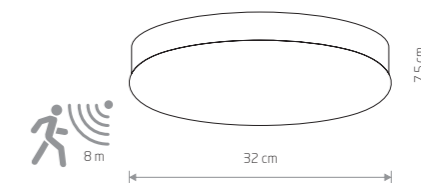

KASAI 9491

KASAI 9490

KASAI 7952

KASAI

glass, chrome plated steel

9490

2xE27, max 40W

glass, brushed stainless steel