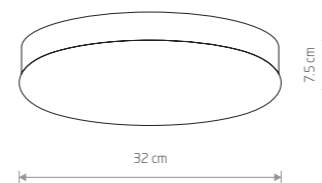

KASAI 9491

KASAI 9490

KASAI 7952

KASAI

glass, chrome plated steel

9490

2xE27, max 40W

glass, brushed stainless steel

2xE27, max 40W

glass, brushed stainless steel

8828

2xE27, max 40W