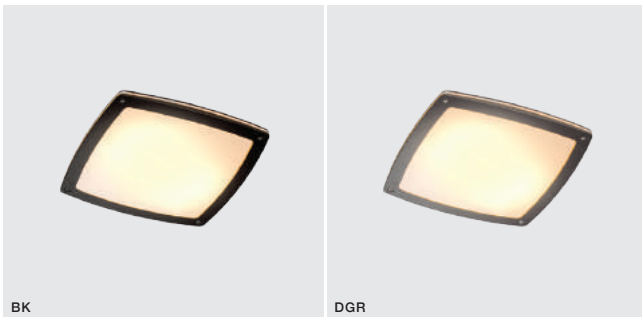

FANO IP54

Outdoor lamps

FANO S 30

bulb not included

voltage: 230V	E27 2X MAX 40W	
IP54		
	installation place	

COLOUR / NEW INDEX NO.

- BLACK (BK) **AZ4372**
- DARK GREY (DGR) **AZ4370**
- WHITE (WH) **AZ4374**

FANO R 30

bulb not included

voltage: 230V	E27 2X MAX 40W	
IP54		
	installation place	

COLOUR / NEW INDEX NO.

- BLACK (BK) **AZ4371**
- DARK GREY (DGR) **AZ4369**
- WHITE (WH) **AZ4373**

BK

DGR

WH