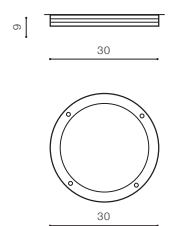

FANO IP54

Outdoor lamps

FANO S 30

bulb not included

voltage: 230V	E27 2X MAX 40W	
IP54		
	installation place	

COLOUR / NEW INDEX NO.

- BLACK (BK) **AZ4372**
- DARK GREY (DGR) **AZ4370**
- WHITE (WH) **AZ4374**

FANO R 30

bulb not included

voltage: 230V	E27 2X MAX 40W	
IP54		
	installation place	

COLOUR / NEW INDEX NO.

- BLACK (BK) **AZ4371**
- DARK GREY (DGR) **AZ4369**
- WHITE (WH) **AZ4373**

BK

DGR

WH