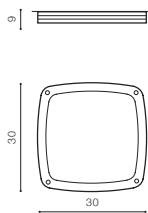

FANO IP54

Outdoor lamps

FANO S 30

bulb not included

voltage: 230V	E27 2X MAX 40W	
IP54		
	installation place	

COLOUR / NEW INDEX NO.

- BLACK (BK) **AZ4372**
- DARK GREY (DGR) **AZ4370**
- WHITE (WH) **AZ4374**