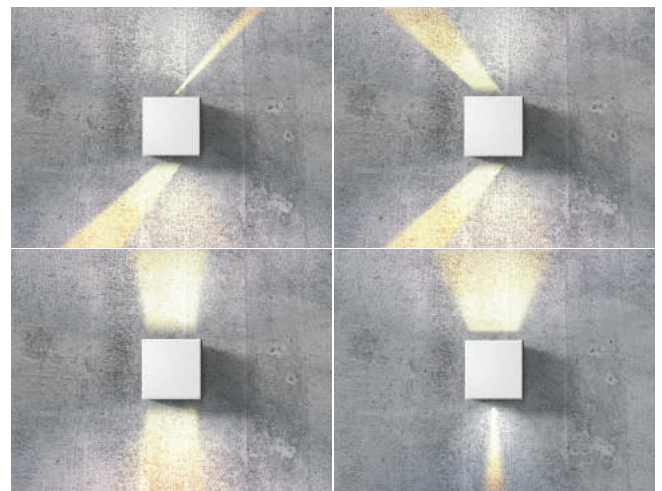

COLOUR / NEW INDEX NO.

- 3000K WHITE (WH) **AZ0950**
- 3000K BRIGHT GREY (BGR) **AZ0958**
- 3000K DARK GREY (DGR) **AZ0957**
- 3000K BLACK (BK) **AZ4148**
- 4000K BLACK (BK) **AZ4470**
- 4000K DARK GREY (DGR) **AZ4471**
- 4000K WHITE (WH) **AZ4472**

EIGHT ADJUSTABLE LIGHT ANGLE TILT 90°

GAMBINO 2

LED integrated

voltage: 230V	LED 4x 6W 480 lm 3000K	LED
IP54		
technical specification	installation place	
	adjustable beam angle Max 90°	

COLOUR / NEW INDEX NO.

- WHITE (WH) **AZ1882**

EIGHT ADJUSTABLE LIGHT ANGLE TILT 90°

FOUR ADJUSTABLE LIGHT ANGLE

* - EXPLANATION SHORTCUT PAGE 2 (E)