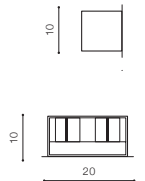

EIGHT ADJUSTABLE LIGHT ANGLE TILT 90°

GAMBINO 2

LED integrated

voltage: 230V	LED 4x 6W 480 lm 3000K	LED
IP54		
technical specification	installation place	
	adjustable beam angle Max 90°	

COLOUR / NEW INDEX NO.

- WHITE (WH) **AZ1882**

EIGHT ADJUSTABLE LIGHT ANGLE TILT 90°

FOUR ADJUSTABLE LIGHT ANGLE

* - EXPLANATION SHORTCUT PAGE 2 (E)