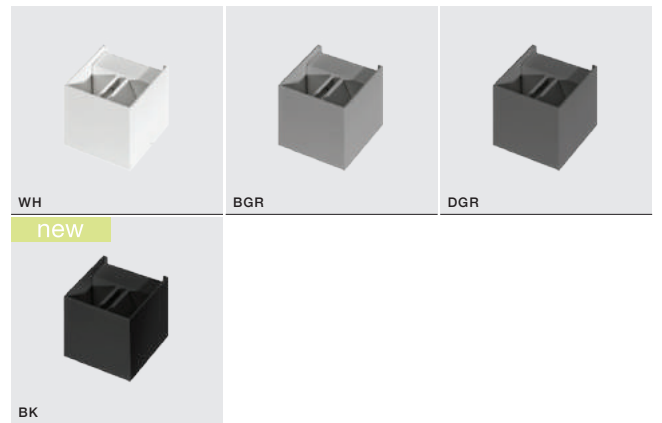

EIGHT ADJUSTABLE LIGHT ANGLE TILT 90°

GAMBINO 2

LED integrated

voltage: 230V	LED 4x 6W 480 lm 3000K	LED
IP54		
technical specification	installation place	
	adjustable beam angle Max 90°	

COLOUR / NEW INDEX NO.

- WHITE (WH) **AZ1882**

EIGHT ADJUSTABLE LIGHT ANGLE TILT 90°

FOUR ADJUSTABLE LIGHT ANGLE

* - EXPLANATION SHORTCUT PAGE 2 (E)