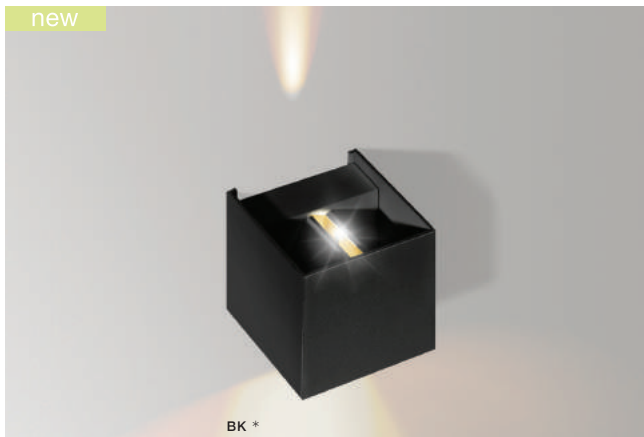

GAMBINO IP54

378

Outdoor lamps

GAMBINO 1 3000K / 4000K

LED integrated

voltage: 230V	LED 2x3W 500lm 3000K	LED
IP54	LED 2x3W 500lm 4000K	
technical specification	installation place	
	adjustable beam angle Max 90°	

COLOUR / NEW INDEX NO.

- 3000K WHITE (WH) **AZ0950**
- 3000K BRIGHT GREY (BGR) **AZ0958**
- 3000K DARK GREY (DGR) **AZ0957**
- 3000K BLACK (BK) **AZ4148**
- 4000K BLACK (BK) **AZ4470**
- 4000K DARK GREY (DGR) **AZ4471**
- 4000K WHITE (WH) **AZ4472**

EIGHT ADJUSTABLE LIGHT ANGLE TILT 90°

GAMBINO 2

LED integrated

voltage: 230V	LED 4x 6W 480 lm 3000K	LED
IP54		
technical specification	installation place	
	adjustable beam angle Max 90°	

COLOUR / NEW INDEX NO.

- WHITE (WH) **AZ1882**

EIGHT ADJUSTABLE LIGHT ANGLE TILT 90°

FOUR ADJUSTABLE LIGHT ANGLE

* - EXPLANATION SHORTCUT PAGE 2 (E)