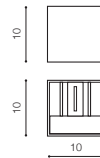

EIGHT ADJUSTABLE LIGHT ANGLE TILT 90°

GAMBINO 2

LED integrated

voltage: 230V	LED 4x 6W 480 lm 3000K	LED
IP54		
technical specification	installation place	
	adjustable beam angle Max 90°	

COLOUR / NEW INDEX NO.