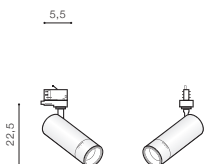

WH \*

**GALILEO TRACK 3 LINE 15W 3000K**

LED integrated

voltage: 230V  
IP20

LED 15W 1200lm 3000K

**LED**

technical specification

installation place: Track 3 Line

beam angle: 12°÷ 35°

COLOUR / NEW INDEX NO.

- WHITE (WH) . . . . . **AZ4066**
- BLACK (BK) . . . . . **AZ4067**

12° 35°