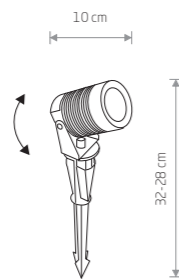

SPIKE LED S
 painted aluminum, glass

■ 9101

SPIKE LED M
 painted aluminum, glass, plastic

■ 9100

BUSH 3401

BUSH
 painted aluminum, glass

■ 3401

● 1xGU10, max 35W

IP65

Item No.	Power	Colour temp.	Luminous flux	Beam angle	Colour Rendering Index (CRI)	Input	Safety type	Power factor	Ingress protection	Lifetime
9100	5W LED	3000K	330 lm	30°	>80	~220-230 V, 50/60 Hz	⊕	>0,55	IP54	10000h
9101	5W LED	3000K	330 lm	30°	>80	~220-230 V, 50/60 Hz	⊕	>0,55	IP54	10000h