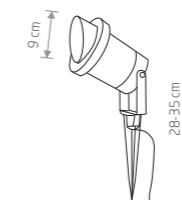

SPIKE LED S
 painted aluminum, glass

■ 9101

SPIKE LED M
 painted aluminum, glass, plastic

■ 9100

BUSH 3401

BUSH
 painted aluminum, glass

■ 3401

● 1xGU10, max 35W

IP65

Item No.	Power	Colour temp.	Luminous flux	Beam angle	Colour Rendering Index (CRI)	Input	Safety type	Power factor	Ingress protection	Lifetime
9100	5W LED	3000K	330 lm	30°	>80	~220-230 V, 50/60 Hz	⊕	>0,55	IP54	10000h
9101	5W LED	3000K	330 lm	30°	>80	~220-230 V, 50/60 Hz	⊕	>0,55	IP54	10000h