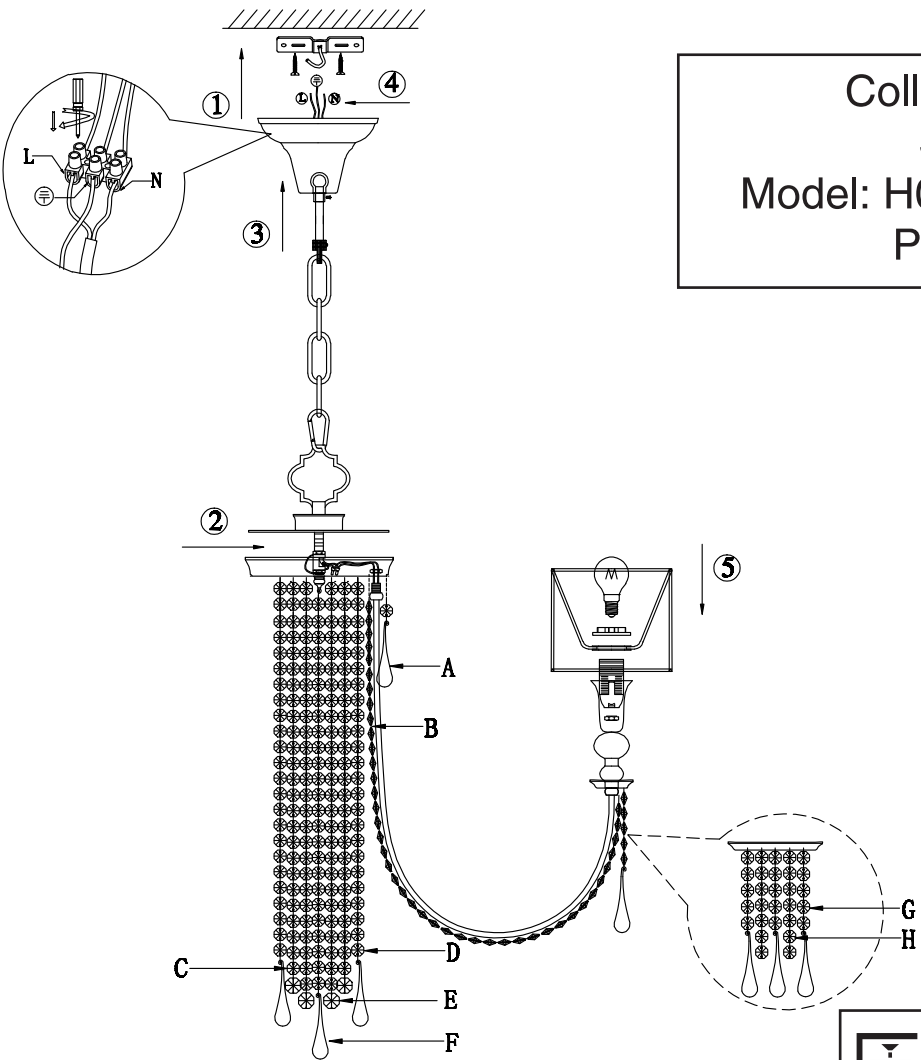

# Instruction

Collection: House  
 Series: Beince  
 Model: H018-PL-08-NG  
 Pendant Lamps

 - Pendant Lamps

  
 8 x E14 (40w)

**MAYTONI**  
 DECORATIVE LIGHTING

[www.maytoni.de](http://www.maytoni.de)