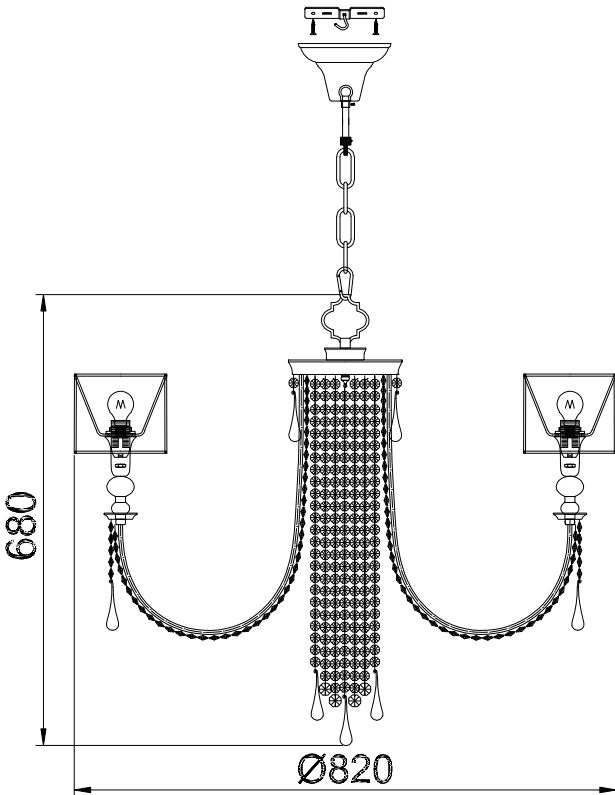

# Instruction

Collection: House  
 Series: Beince  
 Model: H018-PL-08-NG  
 Pendant Lamps

 - Pendant Lamps

  
 8 x E14 (40w)

**MAYTONI**  
 DECORATIVE LIGHTING

[www.maytoni.de](http://www.maytoni.de)