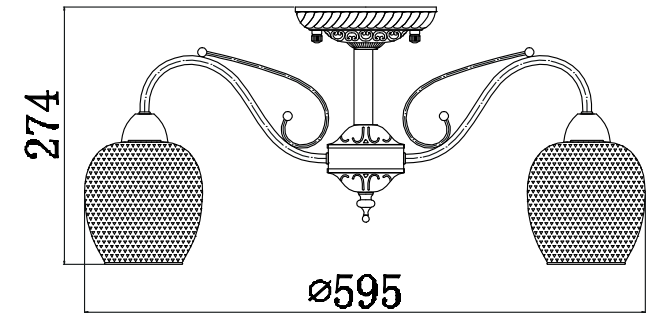

# INSTRUCTION

**MODEL:** FR2751-PL-05-WG  
CHANDELIER

5 X E14 (60W)

FREYA-LIGHT.COM