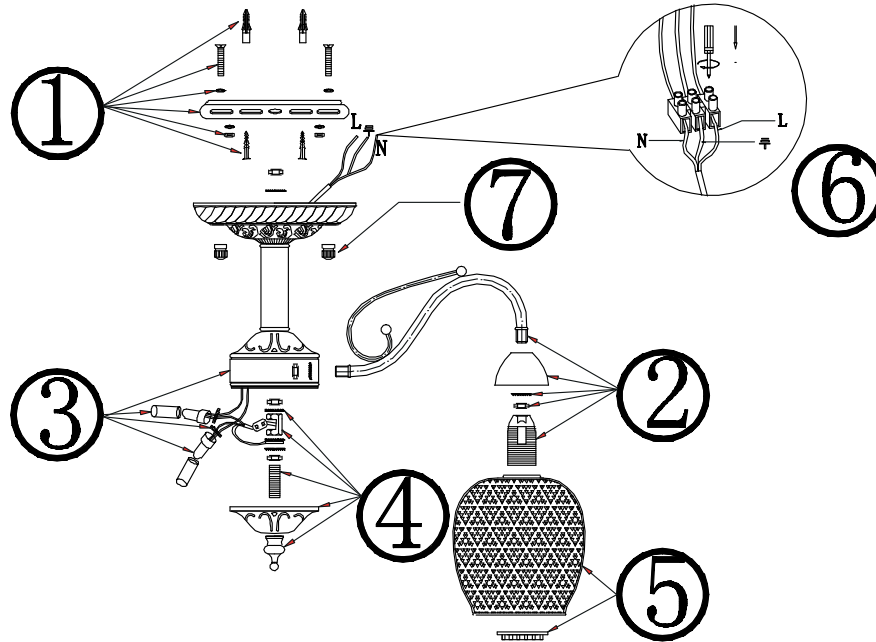

# INSTRUCTION

**MODEL:** FR2751-PL-05-WG  
CHANDELIER

5 X E14 (60W)

FREYA-LIGHT.COM