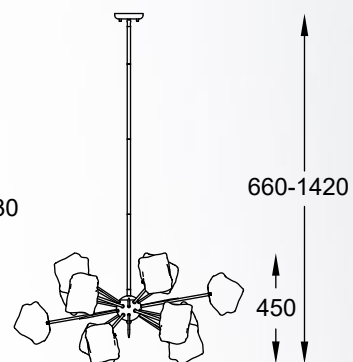

ROCK
Pendant lamp
P0488-01B-U8AC
1xE27 MAX 40W
gold metal body,
crushed glass shade

ROCK new
Pendant lamp
P0488-01F-U8AC
1xG9 MAX 28W
gold metal body,
crushed glass shade

ROCK new
Wall lamp
W0488-01A-U8AC
1xG9 MAX 42W
metal gold body,
crushed glass shade

ROCK new
Pendant lamp
P0488-12P-U8AC
12xG9 MAX 28W
metal gold body,
crushed glass shade