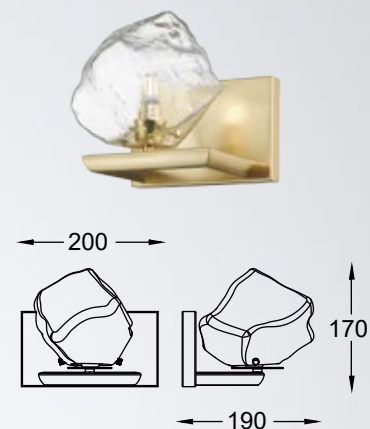

ROCK
Pendant lamp
P0488-01B-U8AC
1xE27 MAX 40W
gold metal body,
crushed glass shade

ROCK new
Pendant lamp
P0488-01F-U8AC
1xG9 MAX 28W
gold metal body,
crushed glass shade

ROCK new
Wall lamp
W0488-01A-U8AC
1xG9 MAX 42W
metal gold body,
crushed glass shade

ROCK new
Pendant lamp
P0488-12P-U8AC
12xG9 MAX 28W
metal gold body,
crushed glass shade