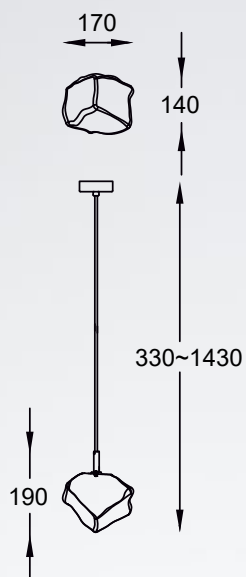

ROCK
Pendant lamp
P0488-01B-U8AC
1xE27 MAX 40W
gold metal body,
crushed glass shade

ROCK new
Pendant lamp
P0488-01F-U8AC
1xG9 MAX 28W
gold metal body,
crushed glass shade

ROCK new
Wall lamp
W0488-01A-U8AC
1xG9 MAX 42W
metal gold body,
crushed glass shade

ROCK new
Pendant lamp
P0488-12P-U8AC
12xG9 MAX 28W
metal gold body,
crushed glass shade