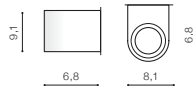

BK *

RIMINI 2

bulb not included

voltage: 230V	GU10 2x MAX 35W	
IP54		
	installation place	

COLOUR / NEW INDEX NO.

- DARK GREY (DGR) **AZ2178**
- WHITE (WH) **AZ2177**
- BLACK (BK) **AZ4266**