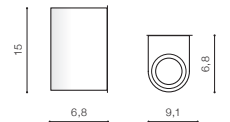

- DARK GREY (DGR) **AZ2176**
- WHITE (WH) **AZ2175**
- BLACK (BK) **AZ4265**

BK *

RIMINI 2

bulb not included

| | | |
|---------------|--------------------|--|
| voltage: 230V | GU10 2x MAX 35W | |
| IP54 | | |
| | installation place | |

COLOUR / NEW INDEX NO.

- DARK GREY (DGR) **AZ2178**
- WHITE (WH) **AZ2177**
- BLACK (BK) **AZ4266**

* - EXPLANATION SHORTCUT PAGE 2 (E)