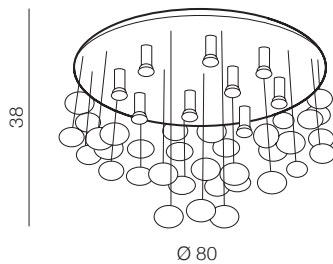

Luvia 80

CLEAR

22

Luvia 80

- ❶ AZ2542 (chrome)
- ❸ AZ2571 (clear)

GU10 10x 40W only LED
metal/chrome/glass