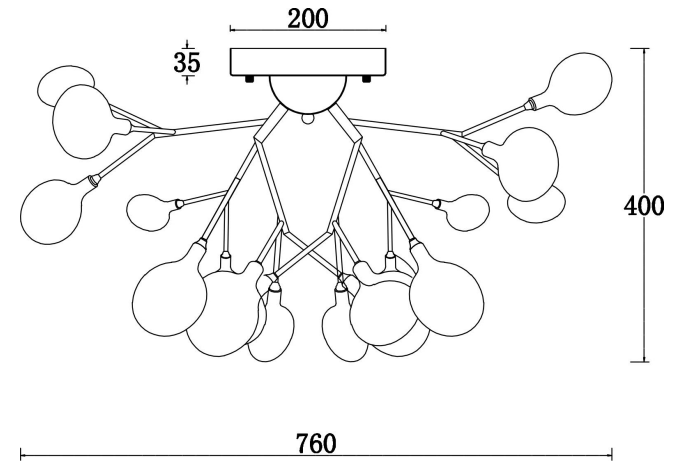

# Instruction

FR5049CL-27W1

27xG4 3W

Model: FR5049CL-27W1

Collection: Modern

Ceiling Lamps