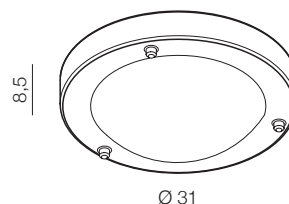

Umbra

380

IP44

Umbra 18 ROUND

AZ1596

1x G9 40W
metal/ glass

Umbra 31 ROUND

AZ1597