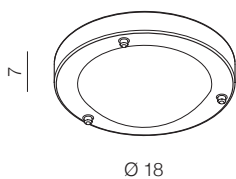

Umbra

380

IP44

Umbra 18 ROUND

AZ1596

1x G9 40W
metal/ glass

Umbra 31 ROUND

AZ1597