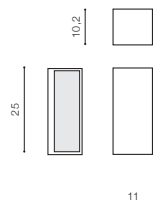

## VENTA

bulb not included

voltage: 230V	E27 1x MAX 40W
IP54	installation place

COLOUR / NEW INDEX NO.

- BLACK (BK) . . . . . **AZ4350**
- DARK GREY (DGR) . . . . . **AZ4351**

\* - EXPLANATION SHORTCUT PAGE 2 (E)