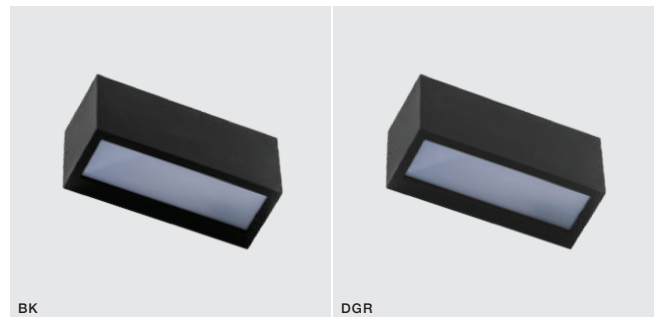

# VENTA IP54

Outdoor lamps

## VENTA

bulb not included

voltage: 230V	E27 1x MAX 40W
IP54	installation place

COLOUR / NEW INDEX NO.

- BLACK (BK) . . . . . **AZ4350**
- DARK GREY (DGR) . . . . . **AZ4351**

\* - EXPLANATION SHORTCUT PAGE 2 (E)