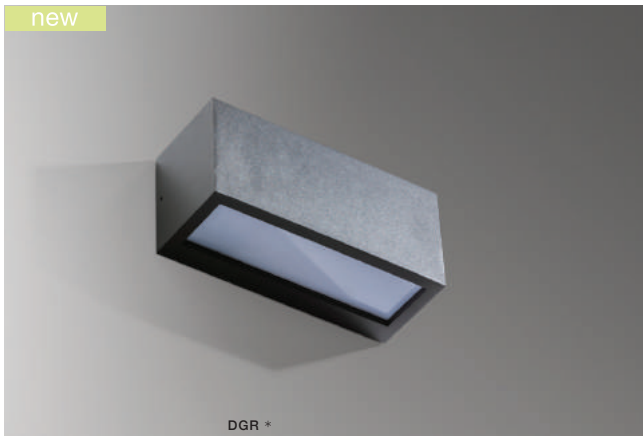

# VENTA IP54

Outdoor lamps

## VENTA

bulb not included

voltage: 230V	E27 1x MAX 40W
IP54	installation place

COLOUR / NEW INDEX NO.

- BLACK (BK) . . . . . **AZ4350**
- DARK GREY (DGR) . . . . . **AZ4351**

\* - EXPLANATION SHORTCUT PAGE 2 (E)