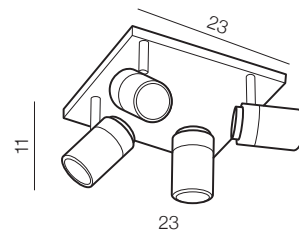

Noemie 4

- AZ2557
  (chrome)

GU10 Max 4x35W IP44
frosted glass