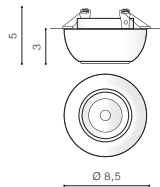

bulb not included

voltage: 230V	connect GU10 1x Max 50W
IP20	installation place
	inlet opening Ø 6,8cm

COLOUR / NEW INDEX NO.

- WHITE (WH) **AZ3398**
- BLACK (BK) **AZ3399**
- CHROME (CH) **AZ3400**
- GOLD (GO) **AZ3401**