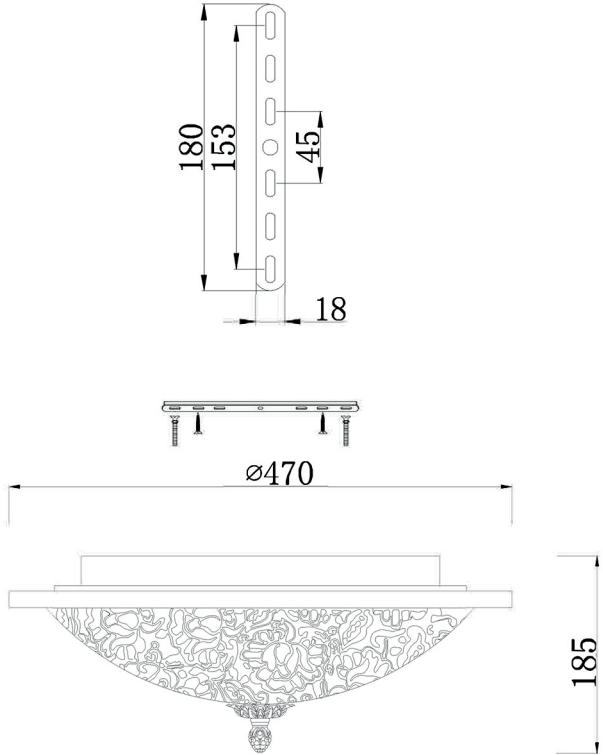

# Instruction

Collection: Wall & Ceiling  
Series: Aritos  
Model: C906-CL-04-W  
Ceiling lamp

  
4 x E27 (40w)

**MAYTONI**  
DECORATIVE LIGHTING

[www.maytoni.de](http://www.maytoni.de)