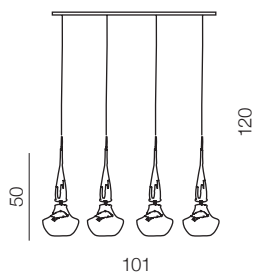

TASOS

164

1 WHITE

2 BLACK

Tasos 6

- 1 AZ1883 (white)
- 2 AZ0262 (black)

E14 6x 25W
metal/chrome
glass/black/white

Tasos 4

E14 1x 25W
metal/chrome
glass/black/white