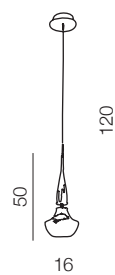

TASOS

164

1 WHITE

2 BLACK

Tasos 6

- 1 AZ1883 (white)
- 2 AZ0262 (black)

E14 6x 25W
metal/chrome
glass/black/white

Tasos 4

- 1 AZ0884 (white)
- 2 AZ0885 (black)

E14 4x 25W
metal/chrome
glass/black/white

Tasos 5

- 1 AZ0261 (white)
- 2 AZ0981 (black)

E14 5x 25W
metal/chrome
glass/black/white

Tasos 1

- 1 AZ0260 (white)
- 2 AZ0719 (black)

E14 1x 25W
metal/chrome
glass/black/white