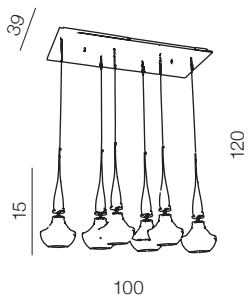

TASOS

164

1 WHITE

2 BLACK

Tasos 6

- 1 AZ1883 (white)
- 2 AZ0262 (black)

E14 6x 25W
metal/chrome
glass/black/white

Tasos 4

- 1 AZ0884 (white)
- 2 AZ0885 (black)

E14 4x 25W
metal/chrome
glass/black/white

Tasos 5

- 1 AZ0261 (white)
- 2 AZ0981 (black)

E14 5x 25W
metal/chrome
glass/black/white

Tasos 1

- 1 AZ0260 (white)
- 2 AZ0719 (black)

E14 1x 25W
metal/chrome
glass/black/white