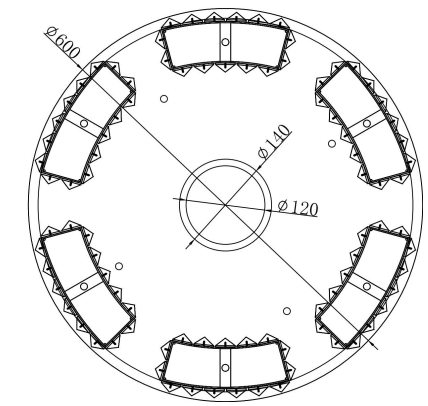

A=30  
B=30  
C=30

Model: MOD083PL-06CH  
Collection: Modern