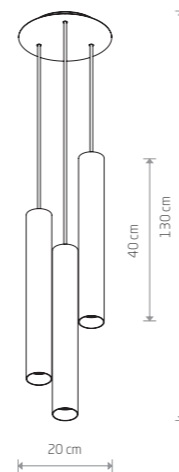

EYE L 8917

EYE L 8916

EYE L
painted steel

- 8916
- 8917

- 3xGU10, max 10W only LED

solid brass, painted steel

- 8915

- 3xGU10, max 10W only LED

EYE L 8915