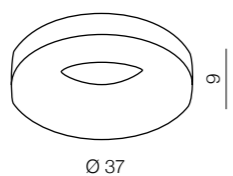

Ring

252

1 WHITE

3 CHROME

Ring B

AZ0336 (white)
T5 1x 40W
bulb included
metal/plastic

Ring C

AZ0586 (chrome)
T5 1x 40W
bulb included
metal/plastic