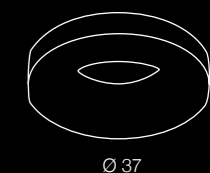

Ring LED

253

1 WHITE

2 SATIN NICKEL

3 CHROME

Ring LED LED

- 1 **AZ2945** (white)
- 2 **AZ2946** (satin)
- 3 **AZ2947** (chrome)

LED 18W 1530lm 3000K
metal/acrylic