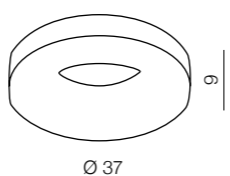

Ring

252

1 WHITE

3 CHROME

Ring B

AZ0336 (white)
T5 1x 40W
bulb included
metal/plastic

Ring C

AZ0586 (chrome)
T5 1x 40W
bulb included
metal/plastic